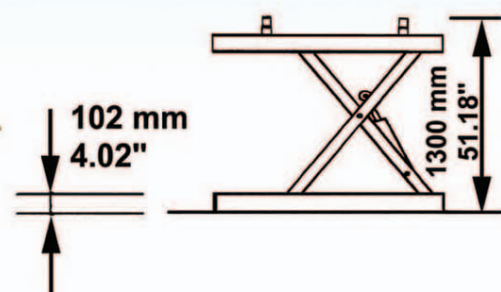

JOLLIFT 1330

Max capacity
kg 3000
lbs 6600

JOLLIFT 1335

Max capacity
kg 3500
lbs 7700

JOLLIFT master 35

Max capacity
kg 3500
lbs 7700

made in
Italy

www.fitim.com