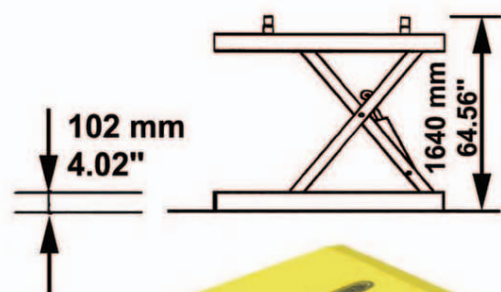

JOLLIFT 1330

Max capacity
kg 3000
lbs 6600

JOLLIFT 1335

Max capacity
kg 3500
lbs 7700

JOLLIFT master 35

Max capacity
kg 3500
lbs 7700

made in
Italy

www.fitim.com