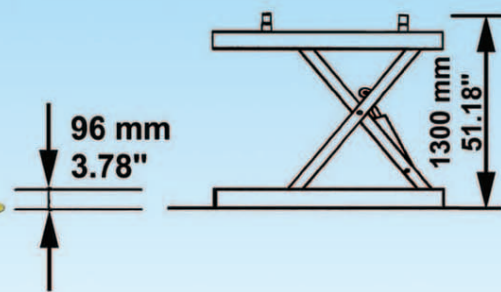

FI.TIM

LIFTS & BENCHES COLLISION REPAIR

European Patent Office
Certificate
International Patents

FLOOR-MOUNTED LIFTS
ELEVATEURS SUR LE SOL
UBERFLUR HEBEBÜHNEN
ELEVADORES SOBRE EL SUELO
SOLLEVATORI SOPRAPAVIMENTO

JOLLIFT 1330

Max capacity
kg 3000
lbs 6600

JOLLIFT 1335

Max capacity
kg 3500
lbs 7700

JOLLIFT master 35

Max capacity
kg 3500
lbs 7700

made in
Italy

www.fitim.com