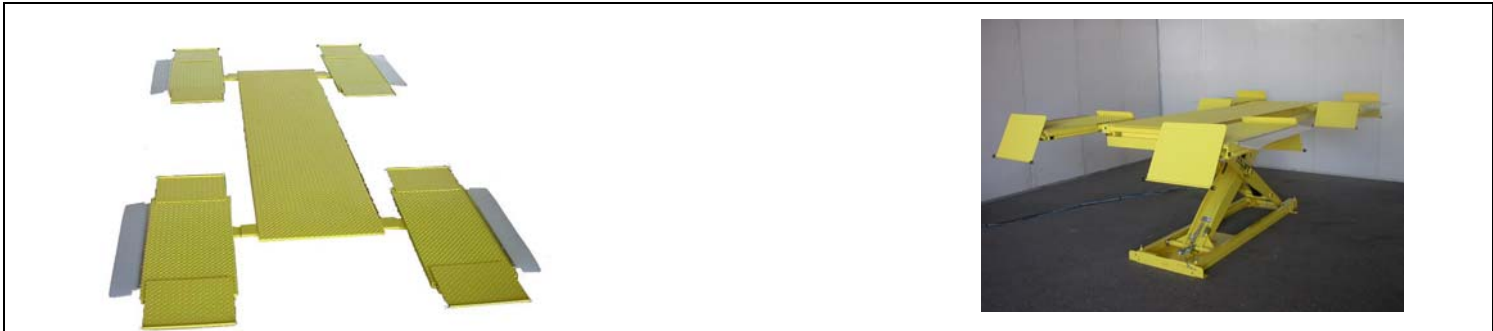

**JOLLIFT 4TON FLOOR-RECESSED MLS MULTI LEVEL SYSTEM**  
**JOLLIFT 4TON MLS MULTI LEVEL SYSTEM ENCAISSEES**  
**JOLLIFT 4TON MLS MULTI LEVEL SYSTEM EMPOTRADAS**  
**JOLLIFT 4TON MLS MULTI LEVEL SYSTEM INCASSATE**

**CAPACITY 3000 KG / 6600 LBS – WHEEL BASE 3200 MM / 125.98”**  
**PORTEE 3000 KG – EMPATTEMENT 3200 MM**  
**CAPACIDAD 3000 KG – BATALLA 3200 MM**  
**PORTATA 3000 KG – PASSO RUOTE 3200 MM**

LIFT MLS  
 MLS POSITION =  
 2nd LEVEL